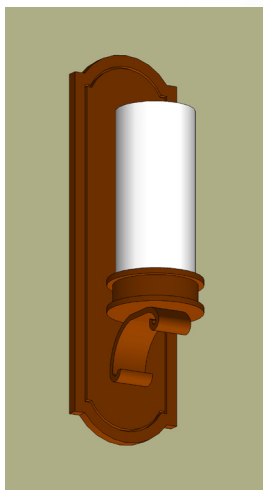

• PAS 7101 •

• WAS 1701 •

• CBS 5101 •

Lindos Family

THE FIXTURES IN THIS FAMILY ARE CONSTRUCTED OF BRASS WHICH CAN BE POLISHED OR SATIN FINISHED. THE STANDARD LENSES ARE HAND-BLOWN WHITE OPAL GLASS.

| PENDANT: | CAT. NUMBER | WIDTH A | HEIGHT B | CROWN C | HANGING D | LAMP CODE | LAMPING OPTIONS |
|----------|-------------|---------|----------|---------|-----------|-----------|-----------------|
| | PAS 7101 | 49.0" | 21.0" | 36.5" | Specify | NA | 12-75W A-19 |
| | PAS 7102 | 69.0" | 28.5" | 57.5" | Specify | NA | 16-75W A-19 |

| CEILING: | CAT. NUMBER | DIAMETER | HEIGHT | | LAMP CODE | LAMPING OPTIONS |
|----------|-------------|----------|--------|---|-----------|-----------------|
| | CBS 5101 | 9.5" | 12.5" | - | NA | 1-75W A-19 |
| | CBS 5102 | 12.0" | 15.5" | - | NA | 1-100W A-19 |

| WALL: | CAT. NUMBER | WIDTH | HEIGHT | EXTENSION | LAMP CODE | LAMPING OPTIONS |
|-------|-------------|-------|--------|-----------|-----------|------------------|
| | WAS 1701 | 5.0" | 17.5" | 5.0" | NA | 1-40W candelabra |
| | WAS 1702 | 6.0" | 20.0" | 6.0" | NA | 1-60W candelabra |