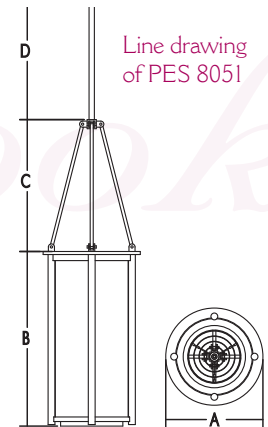

# Cranbrook

THE FIXTURES IN THIS FAMILY ARE CONSTRUCTED OF ALUMINUM AND CAN BE SATIN FINISHED OR PAINTED IN ANY STANDARD COLOR. THE STANDARD LENSES ARE WHITE ACRYLIC CYLINDERS.

PENDANT:	CAT. NUMBER	WIDTH A	HEIGHT B	CROWN C	HANGING D	LAMP CODE	LAMPING OPTIONS
PES 8051	16.0"	29.0"	22.0"	Specify	NA	6-100W A-19	
					ND	6-100W A-19 + 1-300W R40 down	
					FA	4-40W compact fluorescent	
					FD	4-40W compact fluorescent + 1-300W R40 down	
PES 8052	19.0"	36.0"	27.5"	Specify	NA	9-100W A-19	
					ND	9-100W A-19 + 1-500W R40 down	
					FA	4-50W compact fluorescent	
					FD	6-40W compact fluorescent + 1-500W R40 down	

CEILING:	CAT. NUMBER	DIAMETER	HEIGHT	LAMP CODE	LAMPING OPTIONS
CES 8051	16.0"	8.0"	-	NA	2-40W A-19
				FA	2-26W compact fluorescent
CES 8052	20.0"	9.0"	-	NA	2-60W A-19
				FA	2-32W compact fluorescent

WALL:	CAT. NUMBER	WIDTH	HEIGHT	EXTENSION	LAMP CODE	LAMPING OPTIONS
WES 8051	10.0"	20.5"	4.0"	NA	2-60W A-19 (semi-recessed)	
					FA	2-11W T2 fluorescent

A VARIETY OF CUSTOM METALS, FINISHES, LENS MATERIALS AND LAMPING OPTIONS ARE AVAILABLE UPON REQUEST.