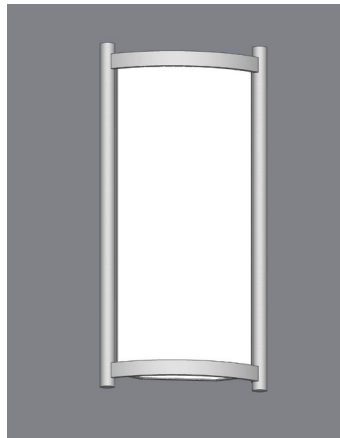

Cranbrook Family

• WES 8051 •

Cranbrook

THE FIXTURES IN THIS FAMILY ARE CONSTRUCTED OF ALUMINUM AND CAN BE SATIN FINISHED OR PAINTED IN ANY STANDARD COLOR. THE STANDARD LENSES ARE WHITE ACRYLIC CYLINDERS.

PENDANT:	CAT. NUMBER	WIDTH A	HEIGHT B	CROWN C	HANGING D	LAMP CODE	LAMPING OPTIONS
PES 8051	16.0"	29.0"	22.0"	Specify	NA	6-100W A-19	
					ND	6-100W A-19 + 1-300W R40 down	
					FA	4-40W compact fluorescent	
					FD	4-40W compact fluorescent + 1-300W R40 down	
PES 8052	19.0"	36.0"	27.5"	Specify	NA	9-100W A-19	
					ND	9-100W A-19 + 1-500W R40 down	
					FA	4-50W compact fluorescent	
					FD	6-40W compact fluorescent + 1-500W R40 down	

CEILING:	CAT. NUMBER	DIAMETER	HEIGHT	LAMP CODE	LAMPING OPTIONS
CES 8051	16.0"	8.0"	-	NA	2-40W A-19
				FA	2-26W compact fluorescent
CES 8052	20.0"	9.0"	-	NA	2-60W A-19
				FA	2-32W compact fluorescent

WALL:	CAT. NUMBER	WIDTH	HEIGHT	EXTENSION	LAMP CODE	LAMPING OPTIONS
WES 8051	10.0"	20.5"	4.0"	NA	2-60W A-19 (semi-recessed)	
					FA	2-11W T2 fluorescent

A VARIETY OF CUSTOM METALS, FINISHES, LENS MATERIALS AND LAMPING OPTIONS ARE AVAILABLE UPON REQUEST.