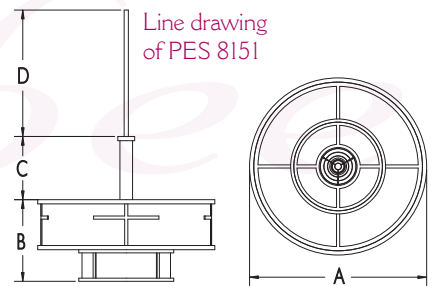

THE FIXTURES IN THIS FAMILY ARE CONSTRUCTED OF ALUMINUM AND CAN BE SATIN FINISHED OR PAINTED IN ANY STANDARD COLOR. THE STANDARD LENSES ARE WHITE OR IVORY ACRYLIC PANELS.

PENDANT:	CAT. NUMBER	WIDTH A	HEIGHT B	CROWN C	HANGING D	LAMP CODE	LAMPING OPTIONS
PES 8151	36.0"	15.5'	12.0"	Specify	NA	6-100W A-19 + 4-60W A-19	
					ND	6-60W A-19 + 4-60W A-19 + 1-300W R40 down	
					FA	4-42W compact fluorescent + 2-32W compact fluorescent	
					FD	4-42W compact fluorescent + 2-32W compact fluorescent + 1-300W R40 down	
PES 8152	42.0"	19.5"	15.0"	Specify	NA	8-100W A-19 + 4-75W A-19	
					ND	8-100W A-19 + 4-75W A-19 + 1-500W R40 down	
					FA	6-42W compact fluorescent + 4-32W compact fluorescent	
					FD	6-42W compact fluorescent + 4-32W compact fluorescent + 1-500W R 40 down	

CEILING:	CAT. NUMBER	DIAMETER	HEIGHT	LAMP CODE	LAMPING OPTIONS
CES 8151	18.0"	6.0"	-	NA	2-40W A-19
				FA	2-26W compact fluorescent
CES 8152	22.0"	7.5"	-	NA	2-60W A-19
				FA	2-32W compact fluorescent

WALL:	CAT. NUMBER	WIDTH	HEIGHT	EXTENSION	LAMP CODE	LAMPING OPTIONS
WES 8151	18.0"	10.0"	4.0"	NA	2-60W A-19	
				FA	2-11W T2 fluorescent	

A VARIETY OF CUSTOM METALS, FINISHES, LENS MATERIALS AND LAMPING OPTIONS ARE AVAILABLE UPON REQUEST.