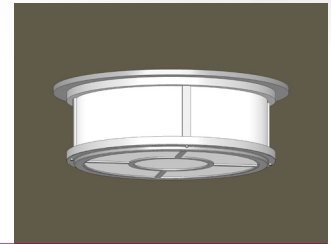

Ashbee Family

• PES 8151 •

• WES 8151 •

• CES 8151 •

THE FIXTURES IN THIS FAMILY ARE CONSTRUCTED OF ALUMINUM AND CAN BE SATIN FINISHED OR PAINTED IN ANY STANDARD COLOR. THE STANDARD LENSES ARE WHITE OR IVORY ACRYLIC PANELS.

PENDANT:	CAT. NUMBER	WIDTH A	HEIGHT B	CROWN C	HANGING D	LAMP CODE	LAMPING OPTIONS
PES 8151	36.0"	15.5'	12.0"	Specify	NA	6-100W A-19 + 4-60W A-19	
					ND	6-60W A-19 + 4-60W A-19 + 1-300W R40 down	
					FA	4-42W compact fluorescent + 2-32W compact fluorescent	
					FD	4-42W compact fluorescent + 2-32W compact fluorescent + 1-300W R40 down	
PES 8152	42.0"	19.5"	15.0"	Specify	NA	8-100W A-19 + 4-75W A-19	
					ND	8-100W A-19 + 4-75W A-19 + 1-500W R40 down	
					FA	6-42W compact fluorescent + 4-32W compact fluorescent	
					FD	6-42W compact fluorescent + 4-32W compact fluorescent + 1-500W R 40 down	