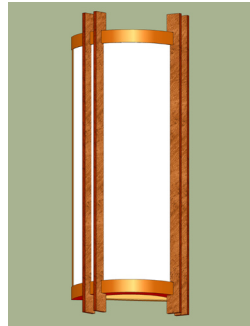

Lavenham Family

• PES 8451 •

• WES 8451 •

• CES 8451 •

Lavenham

THE FIXTURES IN THIS FAMILY ARE CONSTRUCTED OF SOLID CHERRY AND CAN BE FINISHED IN ANY STAIN OR CLEAR COAT. THE METAL FRAME CAN BE PAINTED IN ANY STANDARD COLOR. THE STANDARD LENSES ARE WHITE ACRYLIC CYLINDERS.

PENDANT:	CAT. NUMBER	WIDTH A	HEIGHT B	HANGING C	LAMP CODE	LAMPING OPTIONS
	PES 8451	12.0"	25.5"	Specify	NA ND FA FD	6-75W A-19 6-75W A-19 + 1-300W R40 down 4-39W compact fluorescent 4-39W compact fluorescent + 1-300W R40 down
	PES 8452	14.5"	31.0"	Specify	NA ND FA FD	6-100W A-19 6-100W A-19 + 1-300W R40 down 4-50W compact fluorescent 4-50W compact fluorescent + 1-500W R40 down
CEILING:	CAT. NUMBER	DIAMETER	HEIGHT		LAMP CODE	LAMPING OPTIONS
	CES 8451	18.0"	9.0"	-	NA FA	2-40W A-19 2-26W compact fluorescent
	CES 8452	22.0"	11.0"	-	NA FA	2-60W A-19 2-32W compact fluorescent
WALL:	CAT. NUMBER	WIDTH	HEIGHT	EXTENSION	LAMP CODE	LAMPING OPTIONS
	WES 8451	8.0"	20.5"	4.0"	NA FA	2-60W A-19 (semi-recessed) 2-11W T2 fluorescent