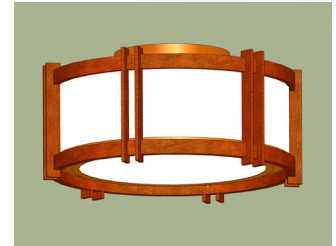

Lavenham Family

• PES 8451 •

• WES 8451 •

• CES 8451 •

Lavenham

THE FIXTURES IN THIS FAMILY ARE CONSTRUCTED OF SOLID CHERRY AND CAN BE FINISHED IN ANY STAIN OR CLEAR COAT. THE METAL FRAME CAN BE PAINTED IN ANY STANDARD COLOR. THE STANDARD LENSES ARE WHITE ACRYLIC CYLINDERS.

PENDANT:	CAT. NUMBER	WIDTH A	HEIGHT B	HANGING C	LAMP CODE	LAMPING OPTIONS
	PES 8451	12.0"	25.5"	Specify	NA ND FA FD	6-75W A-19 6-75W A-19 + 1-300W R40 down 4-39W compact fluorescent 4-39W compact fluorescent + 1-300W R40 down
	PES 8452	14.5"	31.0"	Specify	NA ND FA FD	6-100W A-19 6-100W A-19 + 1-300W R40 down 4-50W compact fluorescent 4-50W compact fluorescent + 1-500W R40 down
CEILING:	CAT. NUMBER	DIAMETER	HEIGHT		LAMP CODE	LAMPING OPTIONS
	CES 8451	18.0"	9.0"	-	NA FA	2-40W A-19 2-26W compact fluorescent
	CES 8452	22.0"	11.0"	-	NA FA	2-60W A-19 2-32W compact fluorescent
WALL:	CAT. NUMBER	WIDTH	HEIGHT	EXTENSION	LAMP CODE	LAMPING OPTIONS
	WES 8451	8.0"	20.5"	4.0"	NA FA	2-60W A-19 (semi-recessed) 2-11W T2 fluorescent