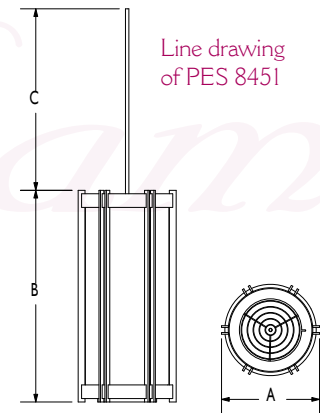

Lavenham

THE FIXTURES IN THIS FAMILY ARE CONSTRUCTED OF SOLID CHERRY AND CAN BE FINISHED IN ANY STAIN OR CLEAR COAT. THE METAL FRAME CAN BE PAINTED IN ANY STANDARD COLOR. THE STANDARD LENSES ARE WHITE ACRYLIC CYLINDERS.

PENDANT:	CAT. NUMBER	WIDTH A	HEIGHT B	HANGING C	LAMP CODE	LAMPING OPTIONS
	PES 8451	12.0"	25.5"	Specify	NA ND FA FD	6-75W A-19 6-75W A-19 + 1-300W R40 down 4-39W compact fluorescent 4-39W compact fluorescent + 1-300W R40 down
	PES 8452	14.5"	31.0"	Specify	NA ND FA FD	6-100W A-19 6-100W A-19 + 1-300W R40 down 4-50W compact fluorescent 4-50W compact fluorescent + 1-500W R40 down
CEILING:	CAT. NUMBER	DIAMETER	HEIGHT		LAMP CODE	LAMPING OPTIONS
	CES 8451	18.0"	9.0"	-	NA FA	2-40W A-19 2-26W compact fluorescent
	CES 8452	22.0"	11.0"	-	NA FA	2-60W A-19 2-32W compact fluorescent
WALL:	CAT. NUMBER	WIDTH	HEIGHT	EXTENSION	LAMP CODE	LAMPING OPTIONS
	WES 8451	8.0"	20.5"	4.0"	NA FA	2-60W A-19 (semi-recessed) 2-11W T2 fluorescent

A VARIETY OF CUSTOM METALS, FINISHES, LENS MATERIALS AND LAMPING OPTIONS ARE AVAILABLE UPON REQUEST.