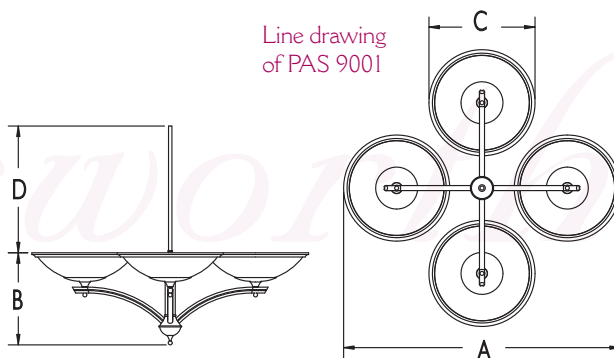

Farnsworth Family

• PAS 9200 •

• WES 8001 •

• CES 9101 •

Line drawing of PAS 9001

THE FIXTURES IN THIS FAMILY ARE CONSTRUCTED OF ALUMINUM AND CAN BE SATIN FINISHED OR PAINTED IN ANY STANDARD COLOR. THE STANDARD LENSES ARE WHITE ACRYLIC BOWLS.

PENDANT:	CAT. NUMBER	WIDTH A	HEIGHT B	BOWL C	HANGING D	LAMP CODE	LAMPING OPTIONS
	PAS 9200	69.0"	23.0'	26.5"	Specify	NA FA	12-60W A-19 8-26W compact fluorescent
CEILING:	CAT. NUMBER	DIAMETER	HEIGHT			LAMP CODE	LAMPING OPTIONS
	CES 9101	18.5"	5.0"	-		NA FA	2-40W A-19 2-26W compact fluorescent
	CES 9102	23.0"	6.0"	-		NA FA	2-60W A-19 2-32W compact fluorescent
WALL:	CAT. NUMBER	WIDTH	HEIGHT	EXTENSION		LAMP CODE	LAMPING OPTIONS
	WES 8001	10.0"	18.0"	4.0"		NA FA	2-40W A-19 (semi-recessed) 2-8W T-2 fluorescent